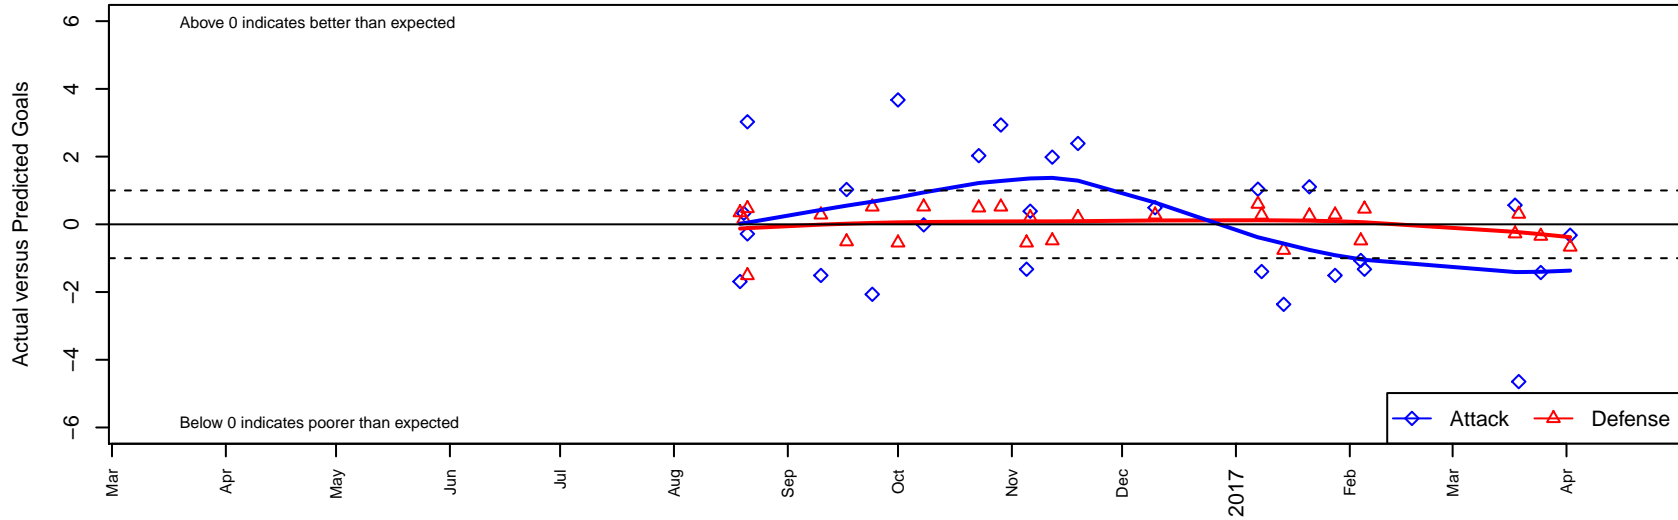

Bellevue United Blue Angels G05

Bellevue Youth SC
 Bellevue, WA
 G05 total strength=928
 attack=1.57 defense=1.55
 fall league = NPSL Div 1 (05) U12
 notes= Robinson 2016

alt names used:
 BUFC Blue Angels
 BUFC Select G05 Robinson
 Bellevue United FC Robinson G05 – GU12
 Bellevue United FC Robinson G05 – GU12

Venues played:
 2016 Xtreme Cup GU12 Gold
 2016 NPSL Division 1 (05) U12
 2016 Founders Cup G05 Div A
 2016 WYS Presidents Cup G05 Division 2

Bellevue United Blue Angels G05
 Dots are actual minus expected GF (blue circles) and GA (red triangles).
 Blue line is smoothed change in attack strength. Red is smoothed change in defense strength.

**attack and defense variance (black dot)
relative to other teams
and top 10 in region**

**attack and defense rating
relative to others at age
and all opponents in last 13 months**

Performance relative to 13 month average