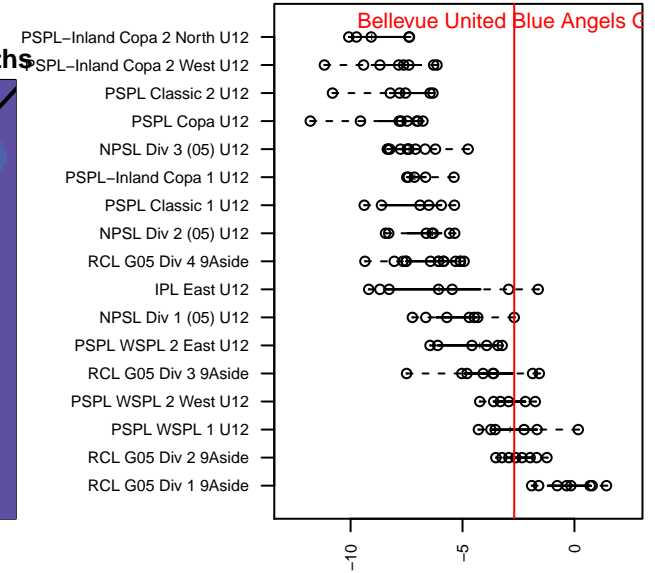

Bellevue United Blue Angels G05

Bellevue Youth SC
 Bellevue, WA
 G05 total strength=928
 attack=1.57 defense=1.55
 fall league = NPSL Div 1 (05) U12
 notes= Robinson 2016

alt names used:
 BUFC Blue Angels
 BUFC Select G05 Robinson
 Bellevue United FC Robinson G05 – GU12
 Bellevue United FC Robinson G05 – GU12

Venues played:
 2016 Xtreme Cup GU12 Gold
 2016 NPSL Division 1 (05) U12
 2016 Founders Cup G05 Div A
 2016 WYS Presidents Cup G05 Division 2

Bellevue United Blue Angels G05
 Dots are actual minus expected GF (blue circles) and GA (red triangles).
 Blue line is smoothed change in attack strength. Red is smoothed change in defense strength.

**attack and defense variance (black dot)
relative to other teams
and top 10 in region**

**attack and defense rating
relative to others at age
and all opponents in last 13 months**

Performance relative to 13 month average